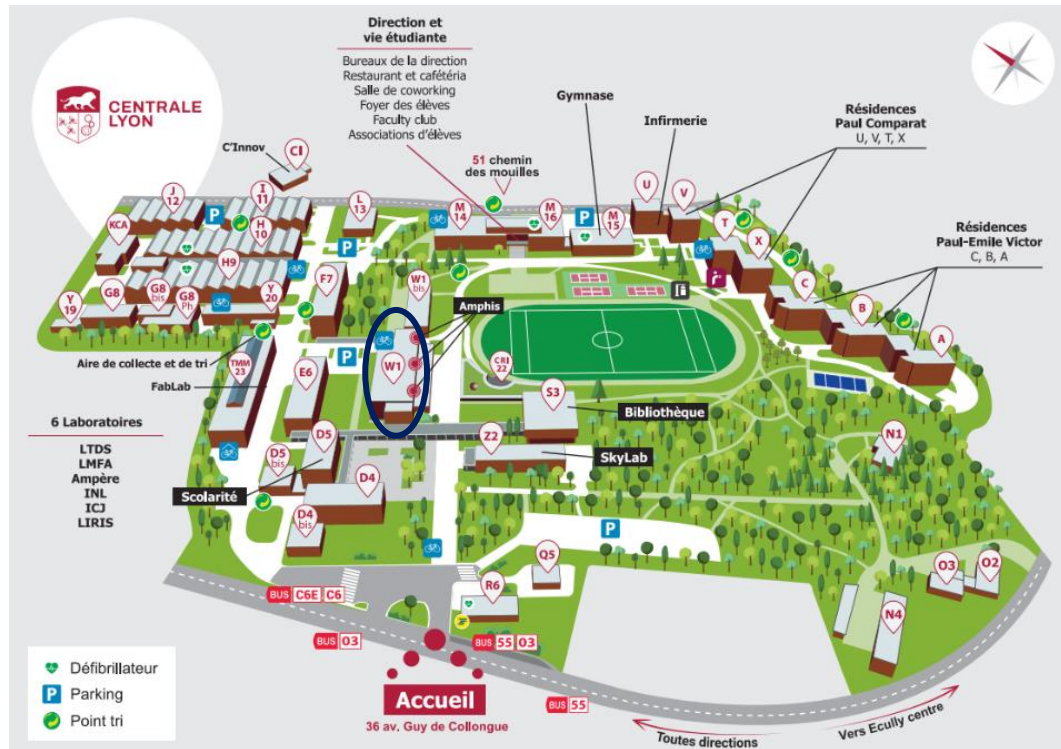

Venue

- Ecole Centrale de Lyon, Ecully campus
- <https://www.ec-lyon.fr/en/campuses/lyon-ecully-campus/map-and-access-lyon-ecully-campus>

Coming by public transport

The campus is served by bus routes **C6, 3** and **55**.

Approximate journey times:

- From **Perrache** SNCF station: approx. 30 min.
- From **Part-Dieu** station: 30 to 45 min.
- From **Lyon-Centre** (Hôtel de Ville): between 35 and 50 min.
- From **Lyon Airport**: around 1h30.

- Building W1
- Congress hall